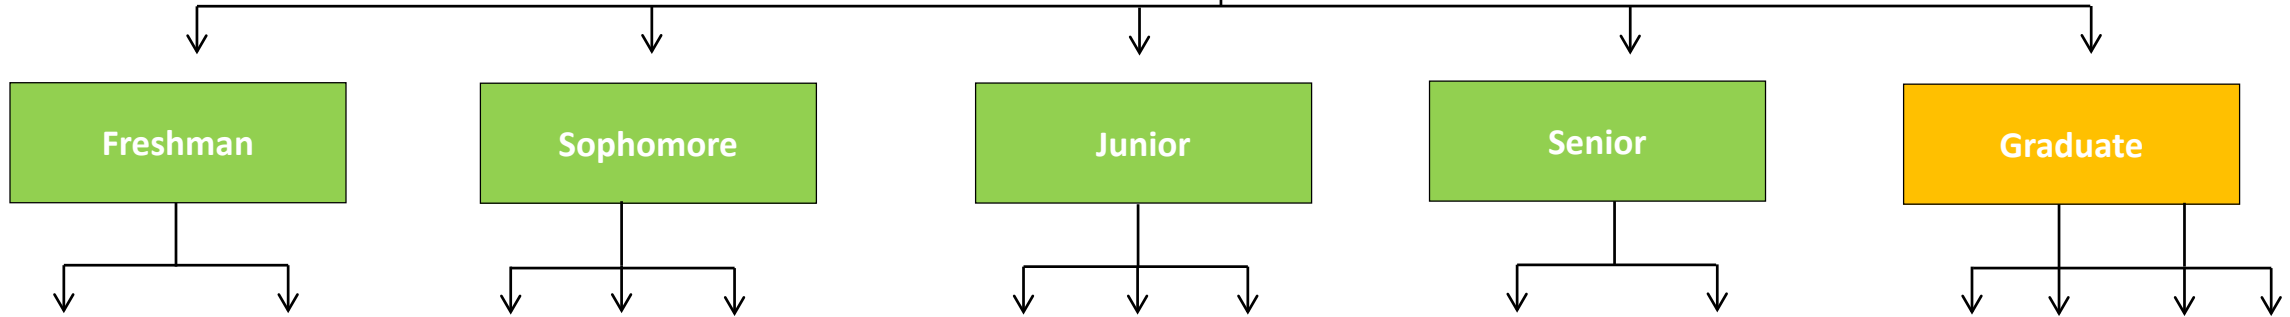

Bold= must take courses & pass before applying

Green= Undergraduate courses
Orange= Graduate Courses

SF State Scholars

Tentative Kinesiology (EM)+ Special Education+ CRED Roadmap

****Students must meet with their advisor prior to registering for courses. This roadmap is designed for general planning ONLY! Roadmaps for more than 6 years plan may vary please consult with your department.**

Fall	Spring
Area A	BIO 100/101 or 230
ENG 114	Area A
Quantitative Reasoning Prereq	Area D
Area C	Area E
Area D	SF Elective
15-16 Units (15-16 total)	16-17 Units (31-33 total)

Fall	Spring	Summer
BIO 220 or BIO 328	BIO 212/213	SF Elective
CHEM 101/102 or 105	Area B4	SF Elective
Area C	PHYS Sequence	
Area D	AREA C	
SF Elective	KIN 250	
14-15 Units (45-48 total)	17 Units (62-65 total)	6 Units (68-71 total)

Fall	Spring
KIN 251	KIN 457
KIN 384GW	KIN 480
Major ACT	KIN 486
GE UD-B	KIN 482
GE UD-C	KIN 483
GE UD-D	
15 Units (83-86 total)	16 Units (99-102 total)
Apply to SF Scholars	
3.0 GPA	

Fall	Spring
Major Elective	KIN 404
Major Elective	BS Capstone
KIN 485	Major Elective
SPED 655 (CRED)	SPED 753 (MA+CRED)
SPED 788 (MA+CRED)	SPED 757 (MA)
15 Units (114-117 total) (UGD 111-114) (Grad 3)	15 Units (129-132 total) (UGD 120-123) (Grad 9)